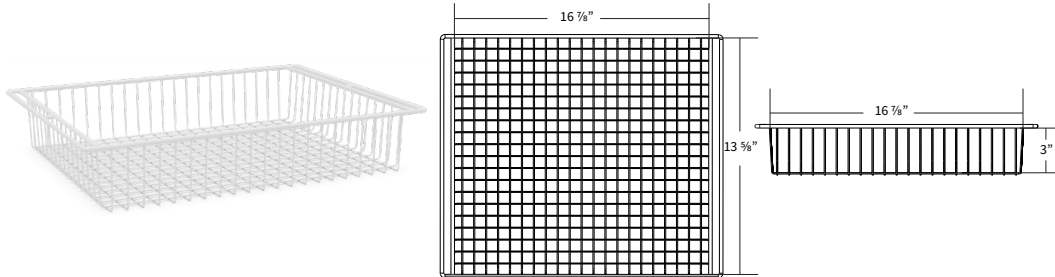

Sliding and Fixed Baskets
Freestanding 10.5 and 5.2 ft³ Refrigerators

ABT-SLD-BSKT-FULL-5.2

Compatible Refrigerator Size	5.2 ft ³
Max Quantity	3
Basket type	Sliding
Width x Depth x Height	16 7/8" x 13 5/8" x 3"
Max Load	30 lbs.

ABT-BSKT-BASE-FIXED-5.2

Compatible Refrigerator Size	5.2 ft ³
Max Quantity	1
Basket type	Fixed
Width x Depth x Height	18 3/8" x 8 1/2" x 6 1/4"
Max Load	44 lbs.

ABT-SLD-BSKT-FULL-10.5

Compatible Refrigerator Size	10.5 ft ³
Max Quantity	6
Basket type	Sliding
Width x Depth x Height	16 7/8" x 15 3/4" x 3"
Max Load	35 lbs.

ABT-BSKT-BASE-FIXED-10.5

Compatible Refrigerator Size	10.5 ft ³
Max Quantity	1
Basket type	Fixed
Width x Depth x Height	18 3/8" x 10 5/8" x 6 1/4"
Max Load	55 lbs.