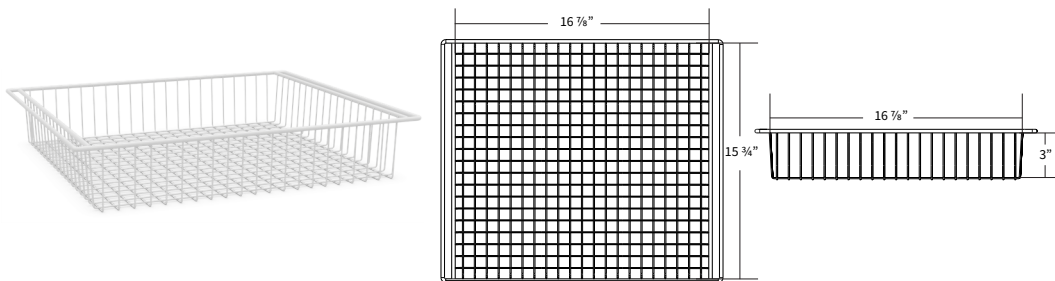

Sliding and Fixed Baskets
Freestanding 10.5 and 5.2 ft³ Refrigerators

ABT-SLD-BSKT-FULL-5.2

Compatible Refrigerator Size	5.2 ft ³
Max Quantity	3
Basket type	Sliding
Width x Depth x Height	16 7/8" x 13 5/8" x 3"
Max Load	30 lbs.

ABT-BSKT-BASE-FIXED-5.2

Compatible Refrigerator Size	5.2 ft ³
Max Quantity	1
Basket type	Fixed
Width x Depth x Height	18 3/8" x 8 1/2" x 6 1/4"
Max Load	44 lbs.

ABT-SLD-BSKT-FULL-10.5

Compatible Refrigerator Size	10.5 ft ³
Max Quantity	6
Basket type	Sliding
Width x Depth x Height	16 7/8" x 15 3/4" x 3"
Max Load	35 lbs.

ABT-BSKT-BASE-FIXED-10.5

Compatible Refrigerator Size	10.5 ft ³
Max Quantity	1
Basket type	Fixed
Width x Depth x Height	18 3/8" x 10 5/8" x 6 1/4"
Max Load	55 lbs.