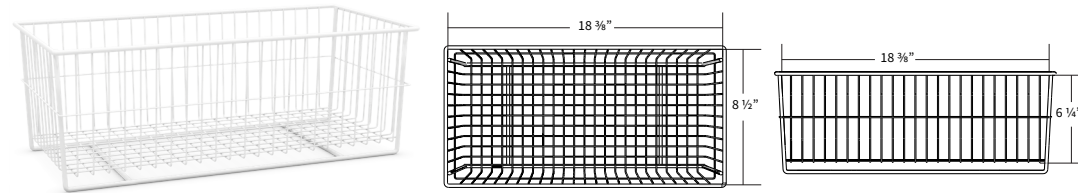

Sliding and Fixed Baskets
Freestanding 10.5 and 5.2 ft³ Refrigerators

ABT-SLD-BSKT-FULL-5.2

Compatible Refrigerator Size	5.2 ft ³
Max Quantity	3
Basket type	Sliding
Width x Depth x Height	16 7/8" x 13 5/8" x 3"
Max Load	30 lbs.

ABT-BSKT-BASE-FIXED-5.2

Compatible Refrigerator Size	5.2 ft ³
Max Quantity	1
Basket type	Fixed
Width x Depth x Height	18 3/8" x 8 1/2" x 6 1/4"
Max Load	44 lbs.

ABT-SLD-BSKT-FULL-10.5

Compatible Refrigerator Size	10.5 ft ³
Max Quantity	6
Basket type	Sliding
Width x Depth x Height	16 7/8" x 15 3/4" x 3"
Max Load	35 lbs.

ABT-BSKT-BASE-FIXED-10.5

Compatible Refrigerator Size	10.5 ft ³
Max Quantity	1
Basket type	Fixed
Width x Depth x Height	18 3/8" x 10 5/8" x 6 1/4"
Max Load	55 lbs.