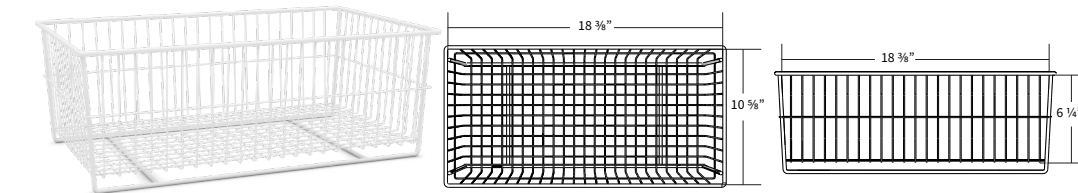

Sliding and Fixed Baskets
Freestanding 10.5 and 5.2 ft³ Refrigerators

ABT-SLD-BSKT-FULL-5.2

Compatible Refrigerator Size	5.2 ft ³
Max Quantity	3
Basket type	Sliding
Width x Depth x Height	16 7/8" x 13 5/8" x 3"
Max Load	30 lbs.

ABT-BSKT-BASE-FIXED-5.2

Compatible Refrigerator Size	5.2 ft ³
Max Quantity	1
Basket type	Fixed
Width x Depth x Height	18 3/8" x 8 1/2" x 6 1/4"
Max Load	44 lbs.

ABT-SLD-BSKT-FULL-10.5

Compatible Refrigerator Size	10.5 ft ³
Max Quantity	6
Basket type	Sliding
Width x Depth x Height	16 7/8" x 15 3/4" x 3"
Max Load	35 lbs.

ABT-BSKT-BASE-FIXED-10.5

Compatible Refrigerator Size	10.5 ft ³
Max Quantity	1
Basket type	Fixed
Width x Depth x Height	18 3/8" x 10 5/8" x 6 1/4"
Max Load	55 lbs.