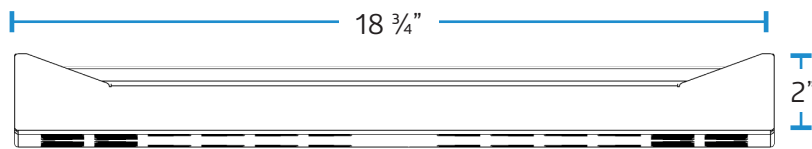

ABT-DWRKIT-PL23*
ABT-DWRKIT-PL49*

Aerial View

Front View

Compatible Models

- ABT-HC-PL-23
- ABT-HC-SPL-23
- ABT-HC-PL-49
- ABT-HC-SPL-49
- ABT-HC-PLF-23
- ABT-HC-PLF-49

Drawers Per Door	5
Drawer Type	Sliding
Width x Depth x Height	18 3/4" x 23 3/4" x 2"
Max Load	65 lbs.